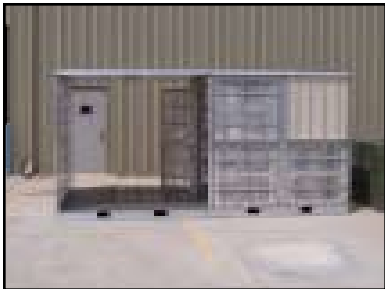

C. Fully Assembled with optional panel