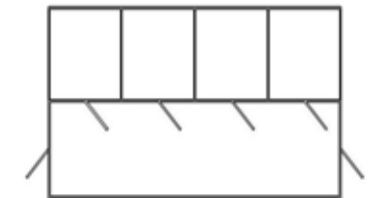

The TPCF is an all aluminum welded system that can be configured in any shape or size. The aluminum is weather resistant and will provide years of long lasting, durable use. Each panel and part are interchangeable allowing the officer to position everything in the most convenient configuration. NO special tools are necessary for assembly and all parts are supplied. The TPCF is easily erected by 2 - 4 men and can be accomplished in approximately one hour.

Many options are available and can be ordered separately. A 463L pallet will hold 4 complete 8' x 8' standard cells. Jail cells can be set in several different configurations. See examples below.

4 Cells in a row

Double Row of Cells with Security Walkway

Single Row of Cells

Single Row of Cells with Security Walkway