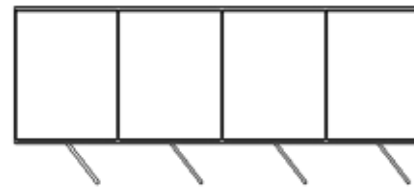

Single Row of Cells